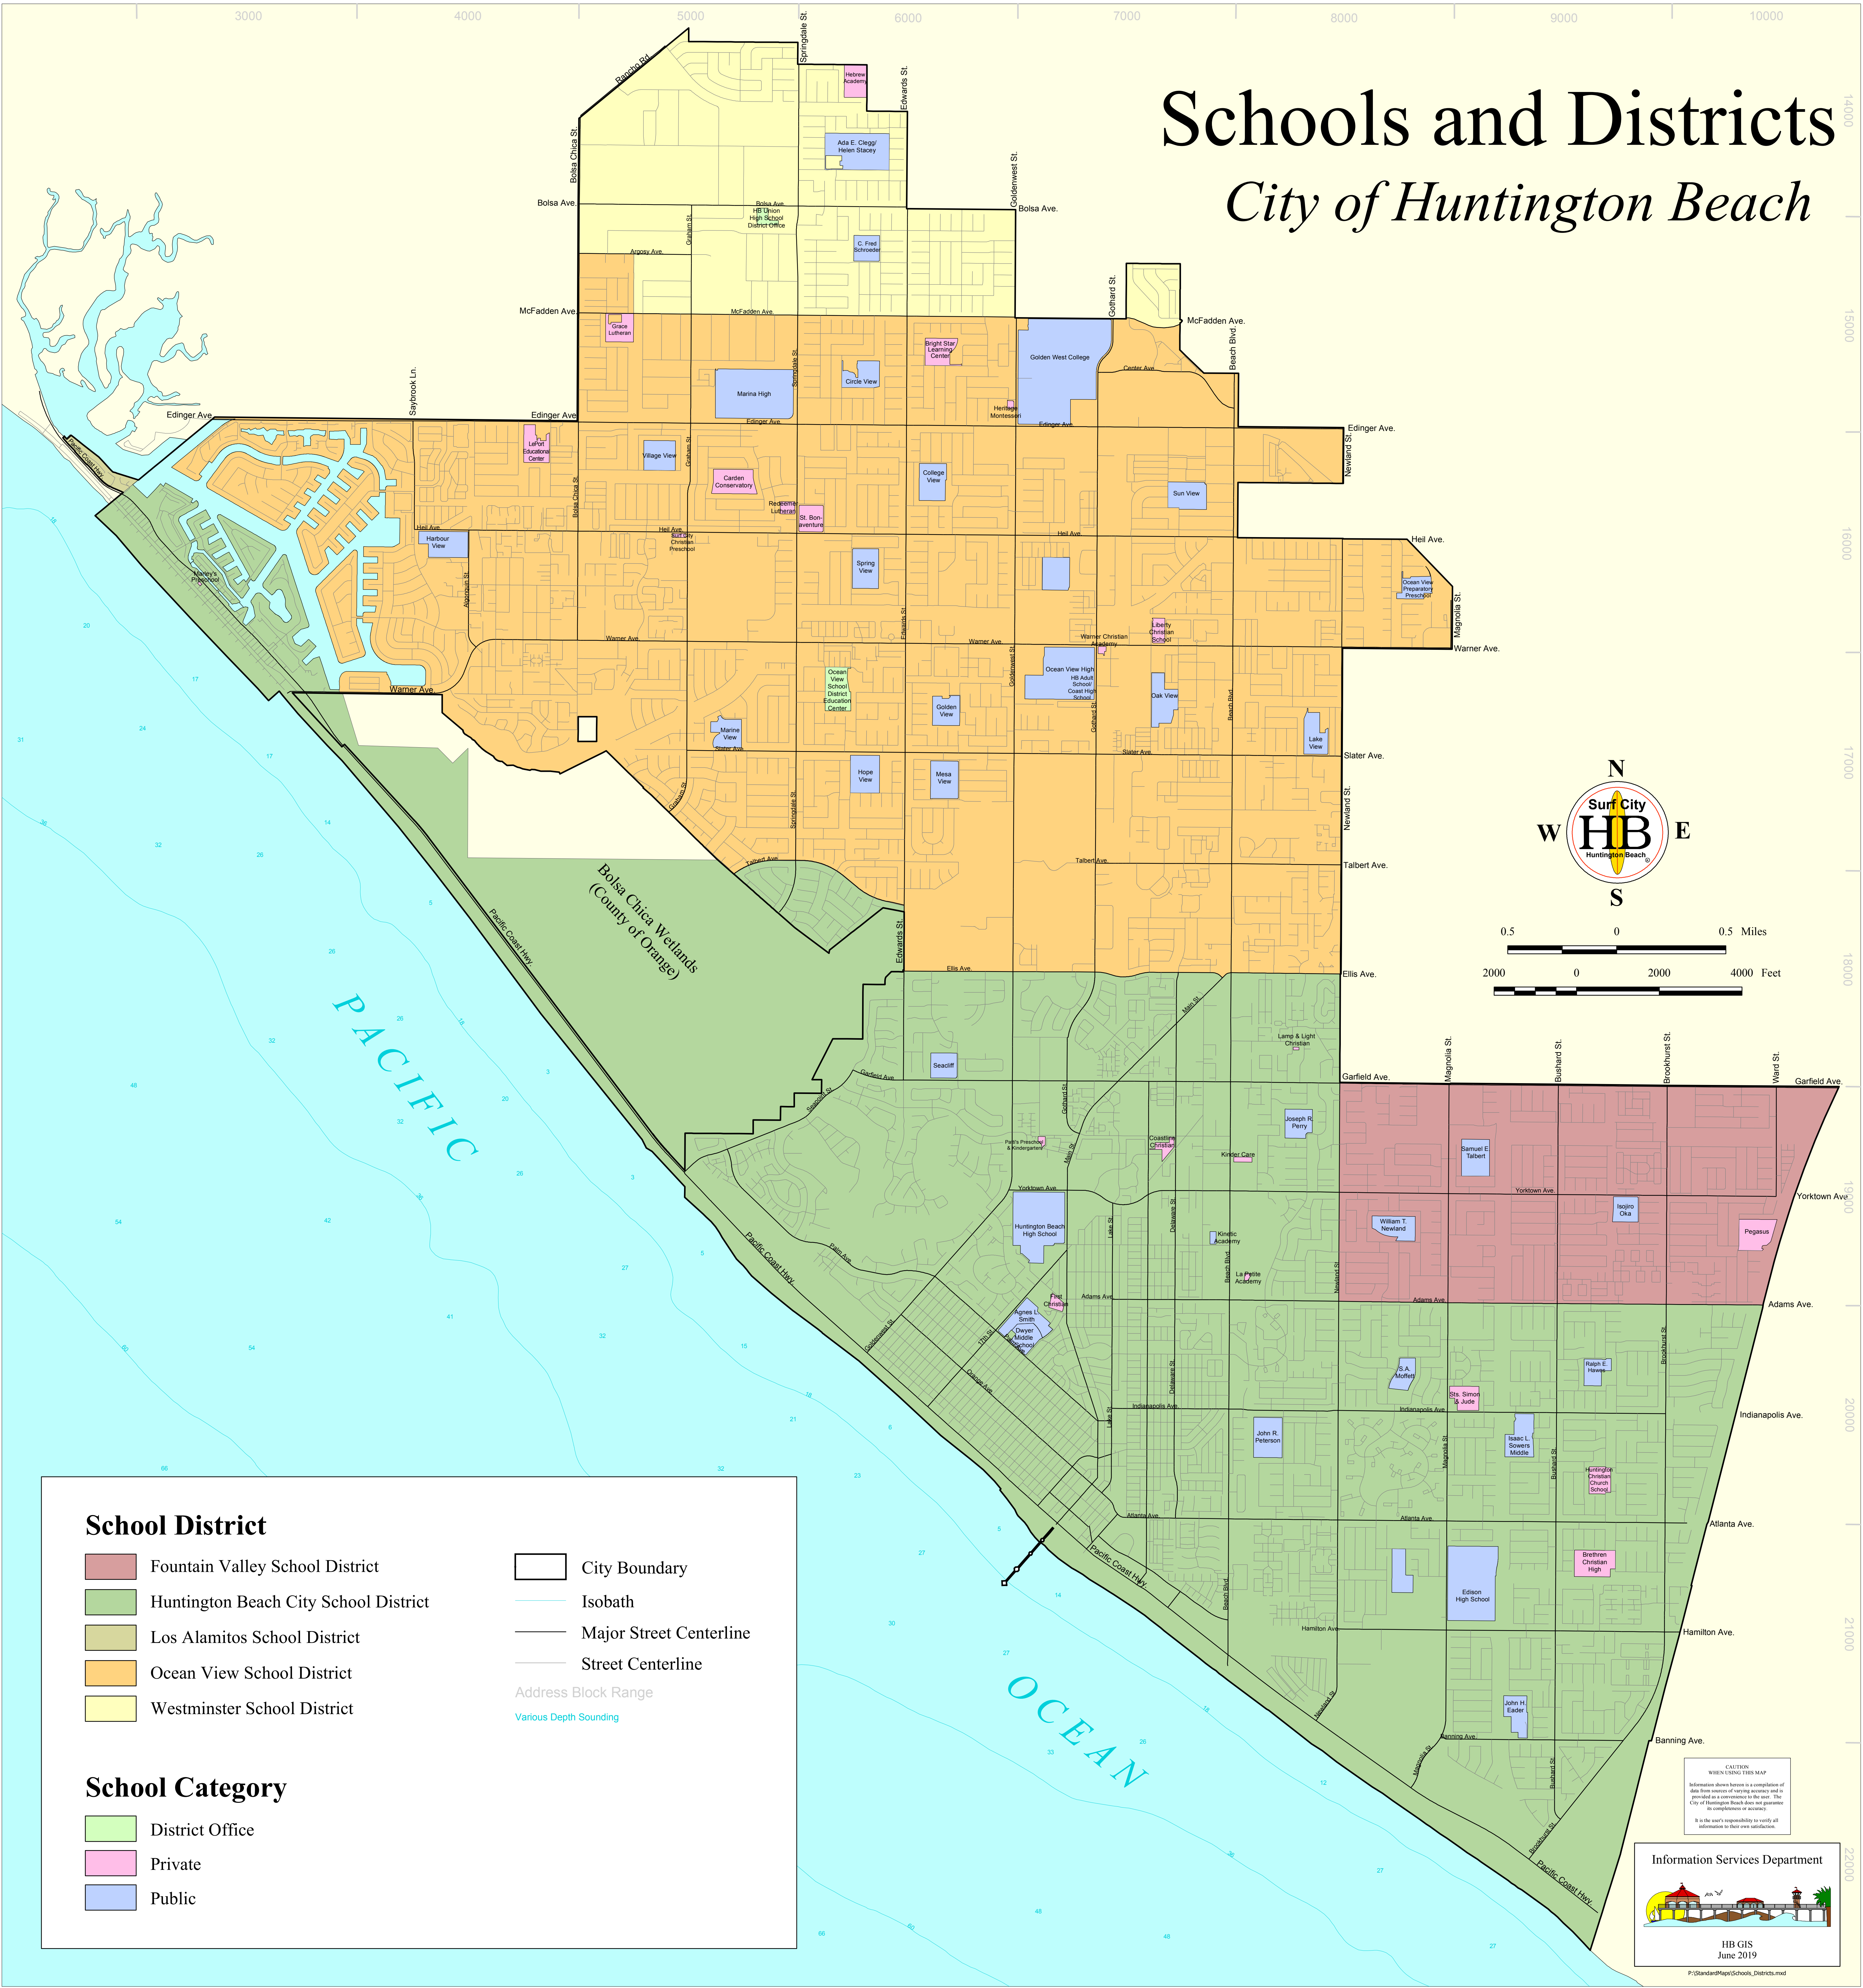

Schools and Districts

City of Huntington Beach

School District

- Fountain Valley School District
- Huntington Beach City School District
- Los Alamitos School District
- Ocean View School District
- Westminster School District

- City Boundary
- Isobath
- Major Street Centerline
- Street Centerline
- Address Block Range
- Various Depth Sounding

School Category

- District Office
- Private
- Public

Information Services Department

HB GIS
June 2019

P:\StandardMaps\Schools_Districts.mxd