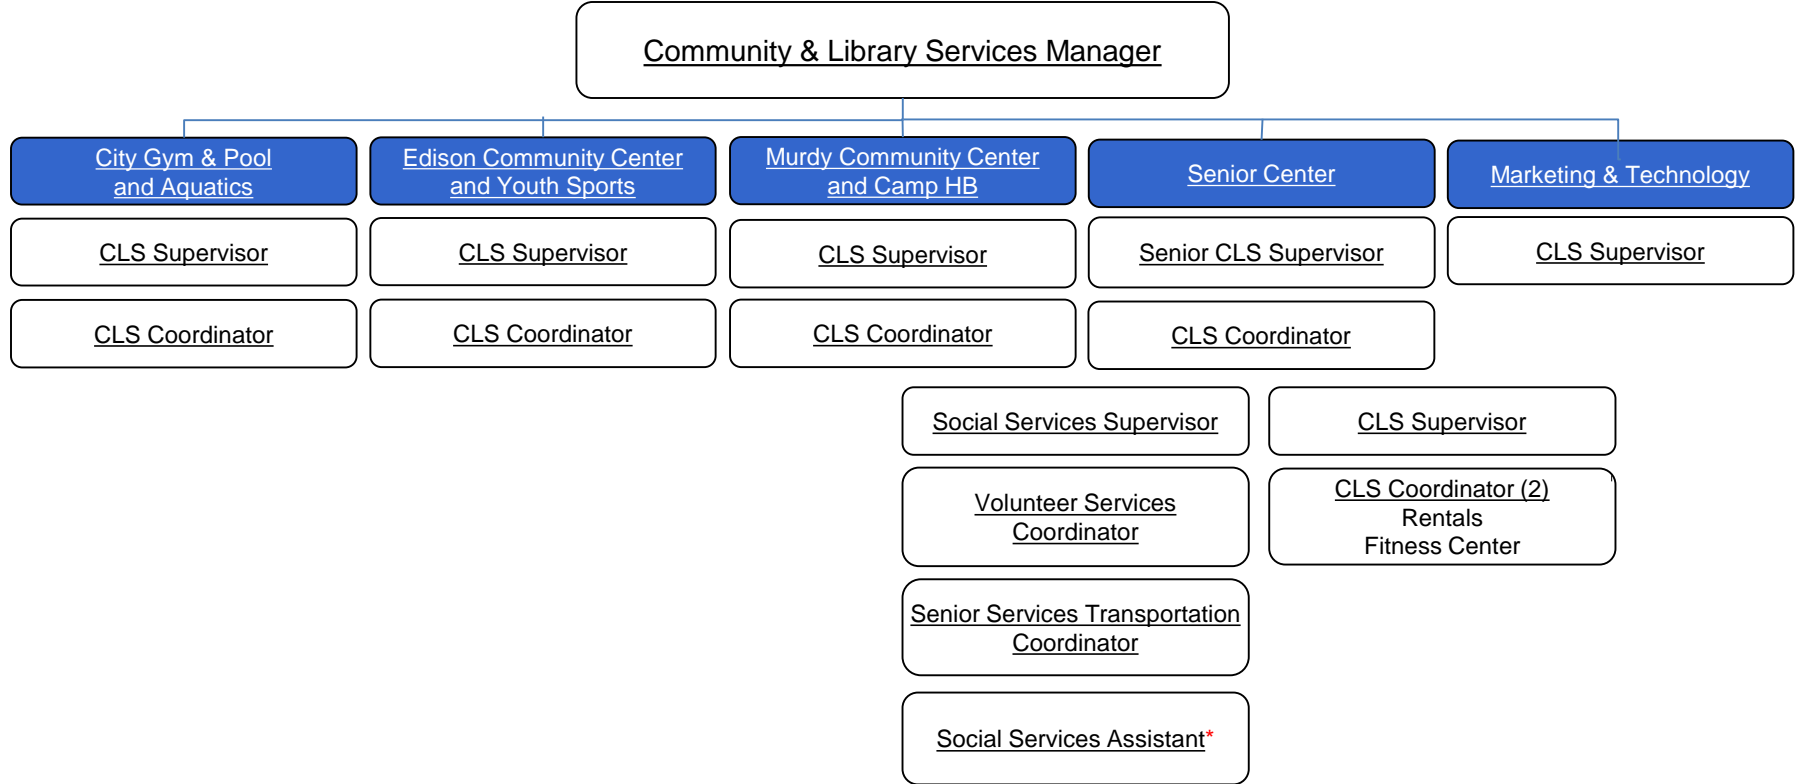

Administration, Parks & Development Division

Facilities & Events Division

*Administrative Secretary – Undefined with Office Assistant

11 FTE

Library & Cultural Services Division

*Senior Librarian– Undefined with Librarian I

Programs & Services Division

*Social Services Assistant – Undefined with Office Assistant