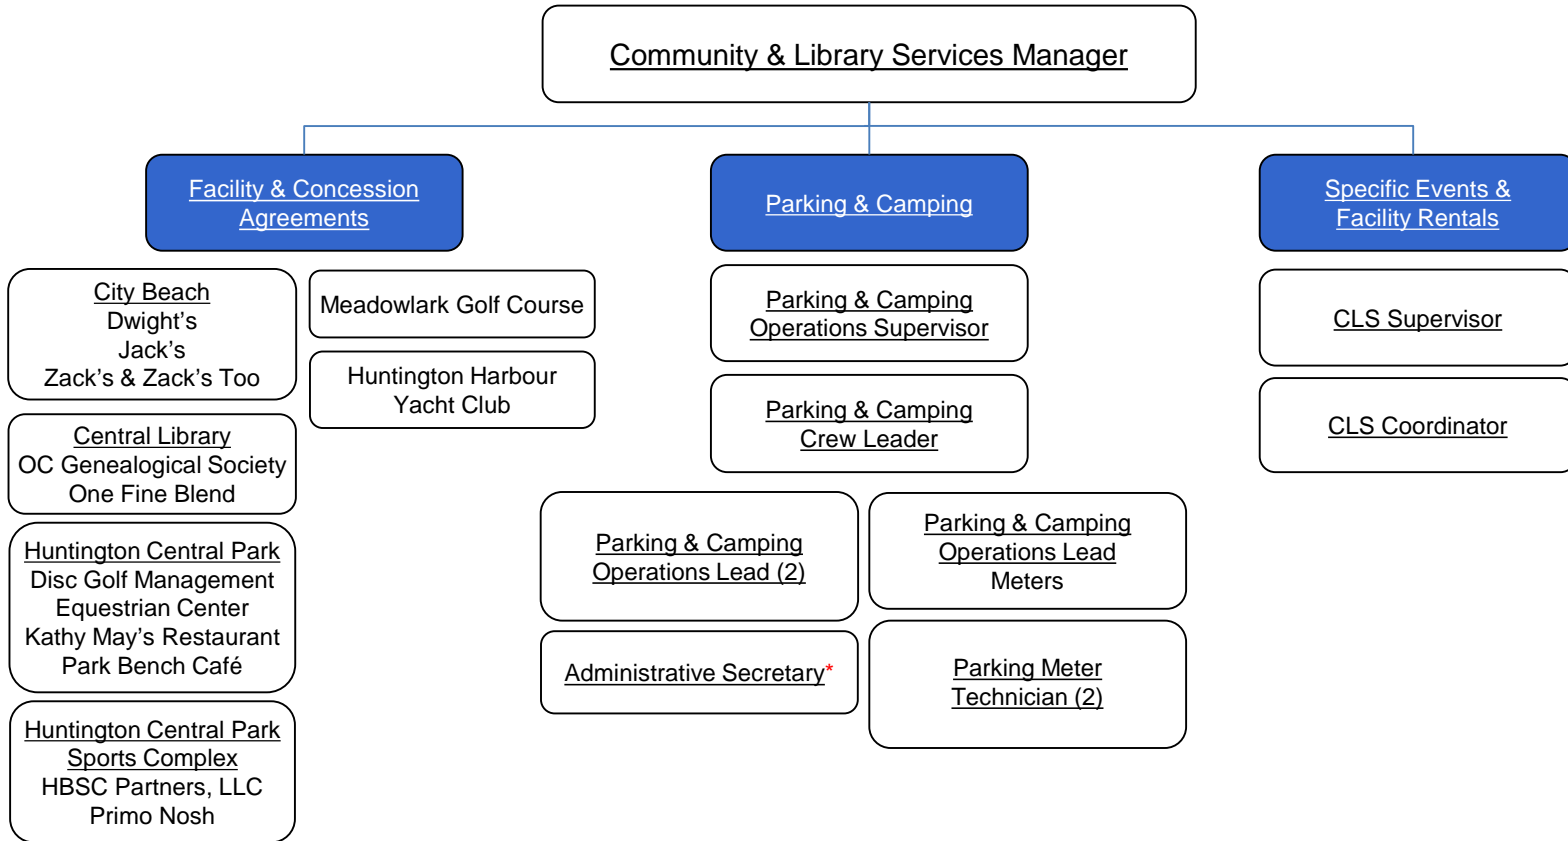

Youth Citizen Leaders
Committee

Friends of the
Children's Library

Friends of the
HB Public Library

HB Art Center Foundation

Historic Resources Board

Literacy Volunteers
of HB Public Library

HB Council on Aging

Administration, Parks & Development Division

Facilities & Events Division

*Administrative Secretary – Undefined with Office Assistant

11 FTE

Library & Cultural Services Division

*Senior Librarian– Undefined with Librarian I