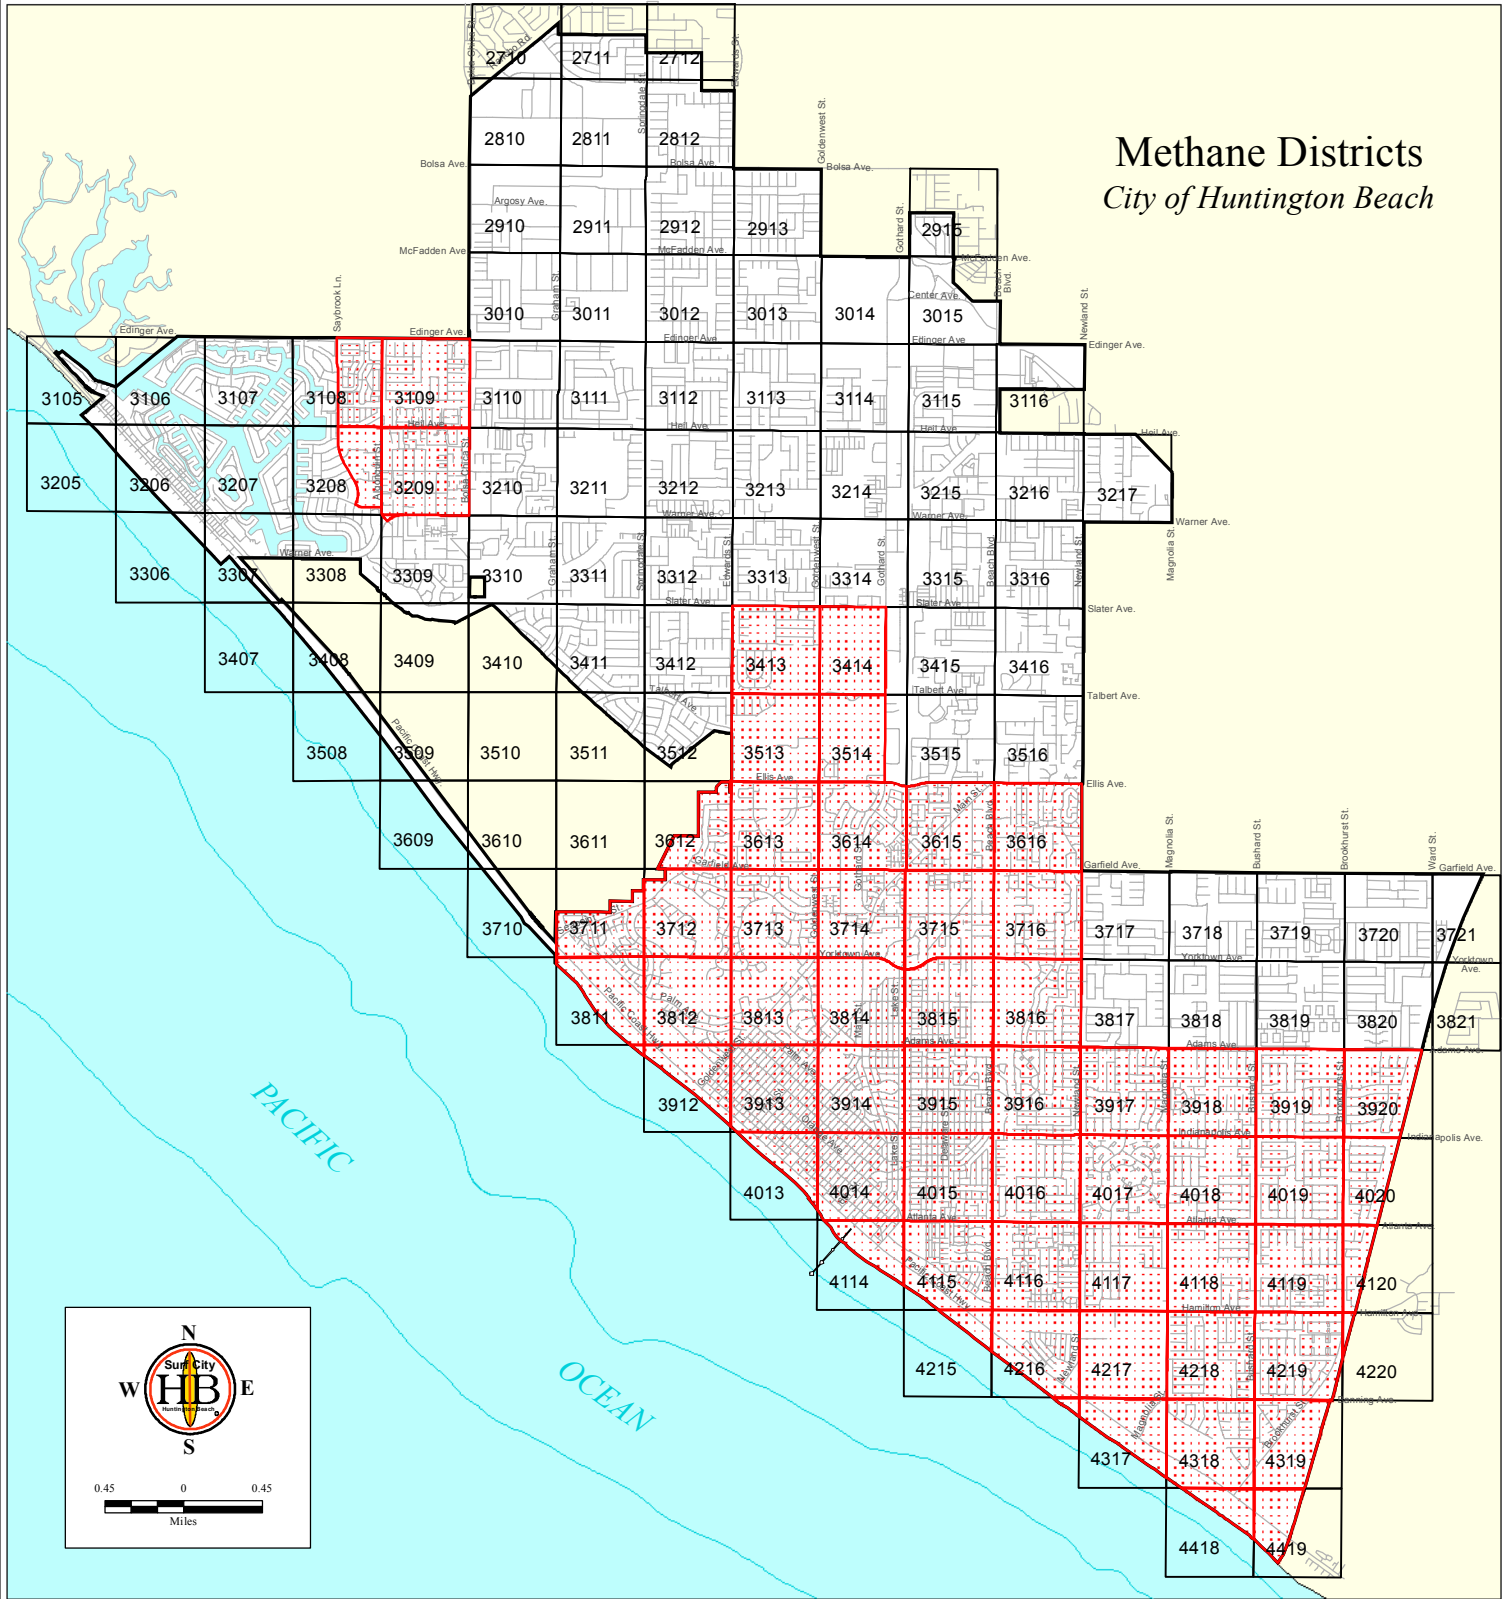

Methane Districts

City of Huntington Beach

-  Methane District
-  City Boundary
-  Harbor
-  4418 Reporting District
-  Centerlines
-  Isobath

Information Services

HB GIS
September 2014