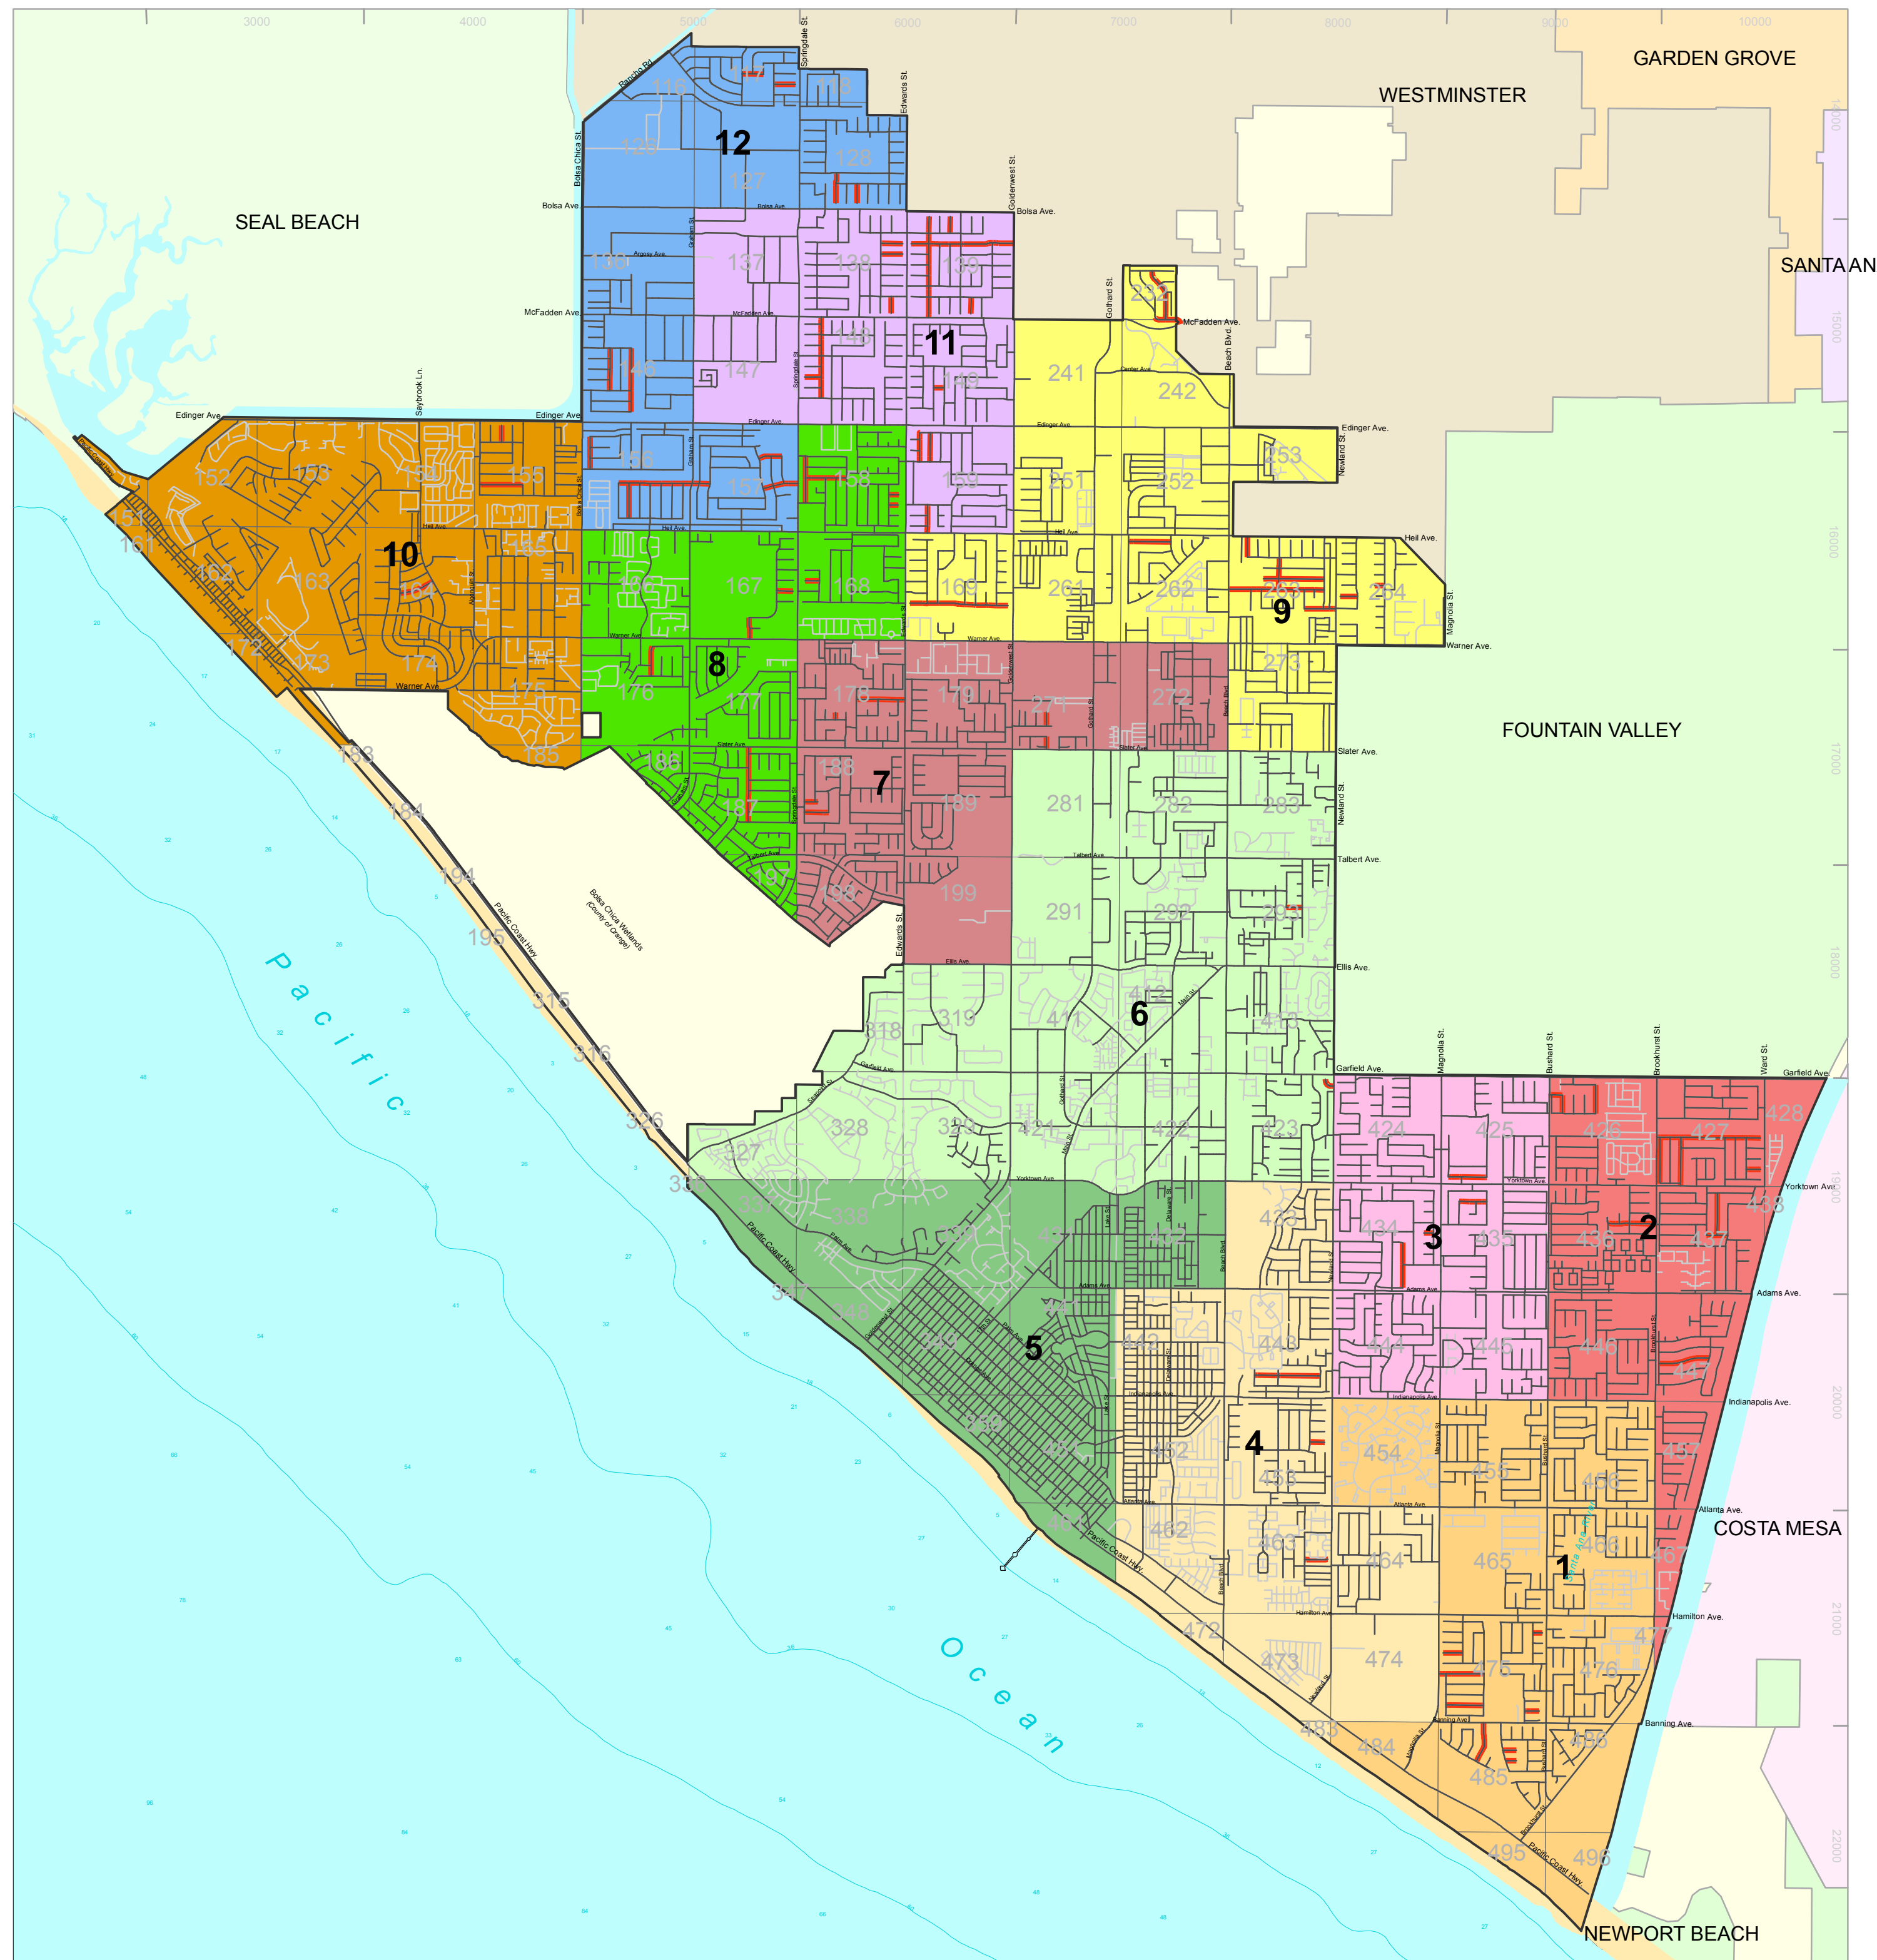

Public Works Maintenance Zones City of Huntington Beach

Maintenance Zone / Year

- Zone 1 / 2017-18
- Zone 2 / 2022-23
- Zone 3 / 2020-21
- Zone 4 / 2011-12
- Zone 5 / 2021-22
- Zone 6 / 2018-19
- Zone 7 / 2012-13
- Zone 8 / 2014-15
- Zone 9 / 2019-20
- Zone 10 / 2016-17
- Zone 11 / 2013-14
- Zone 12 / 2015-16

- Public Streets
- Other Streets
- Tree Petition

- City Boundary
- Harbor/Channels/River
- Beaches
- Reporting District Gridlines
- Isobaths
- Street Block Ranges
- Various Depth Soundings
- Maintenance Zone Numbers