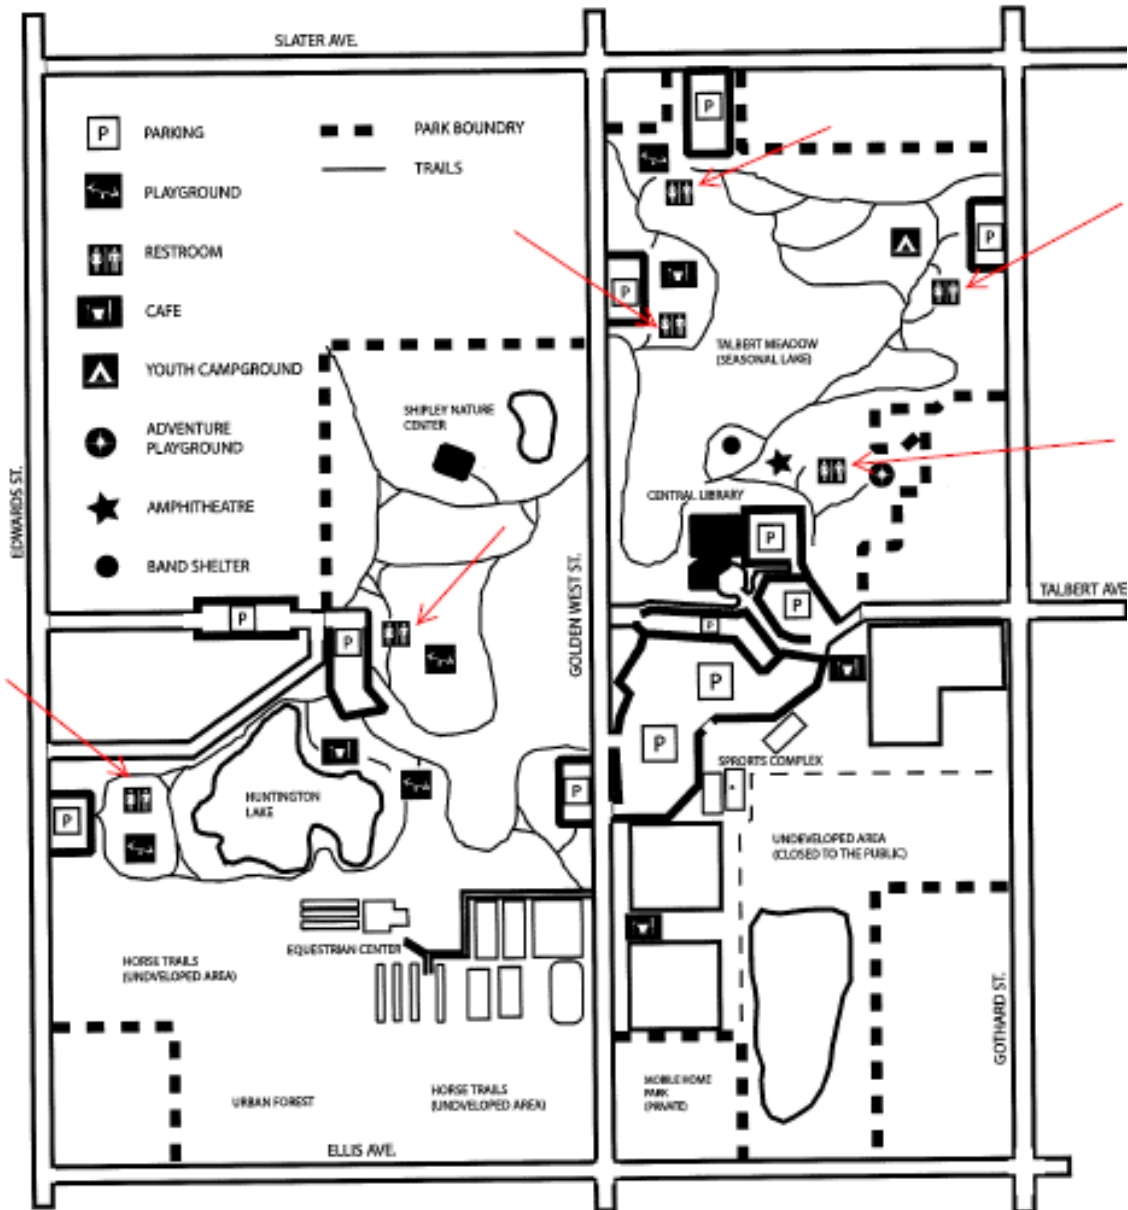

City of Huntington Beach Community Services Department

2000 Main Street, Huntington Beach, CA 92648-2702
(714) 536-5486

BELOW ARE THE CITY PARKS WITH RESTROOMS:

Huntington Central Park restroom locations, see map below

Edison Park – [21377 Magnolia St.](#)

Murdy Park – [7000 Norma Dr.](#)

Marina Park – [5562 Cross Dr.](#)

Worthy Park – [1831 17th St.](#)